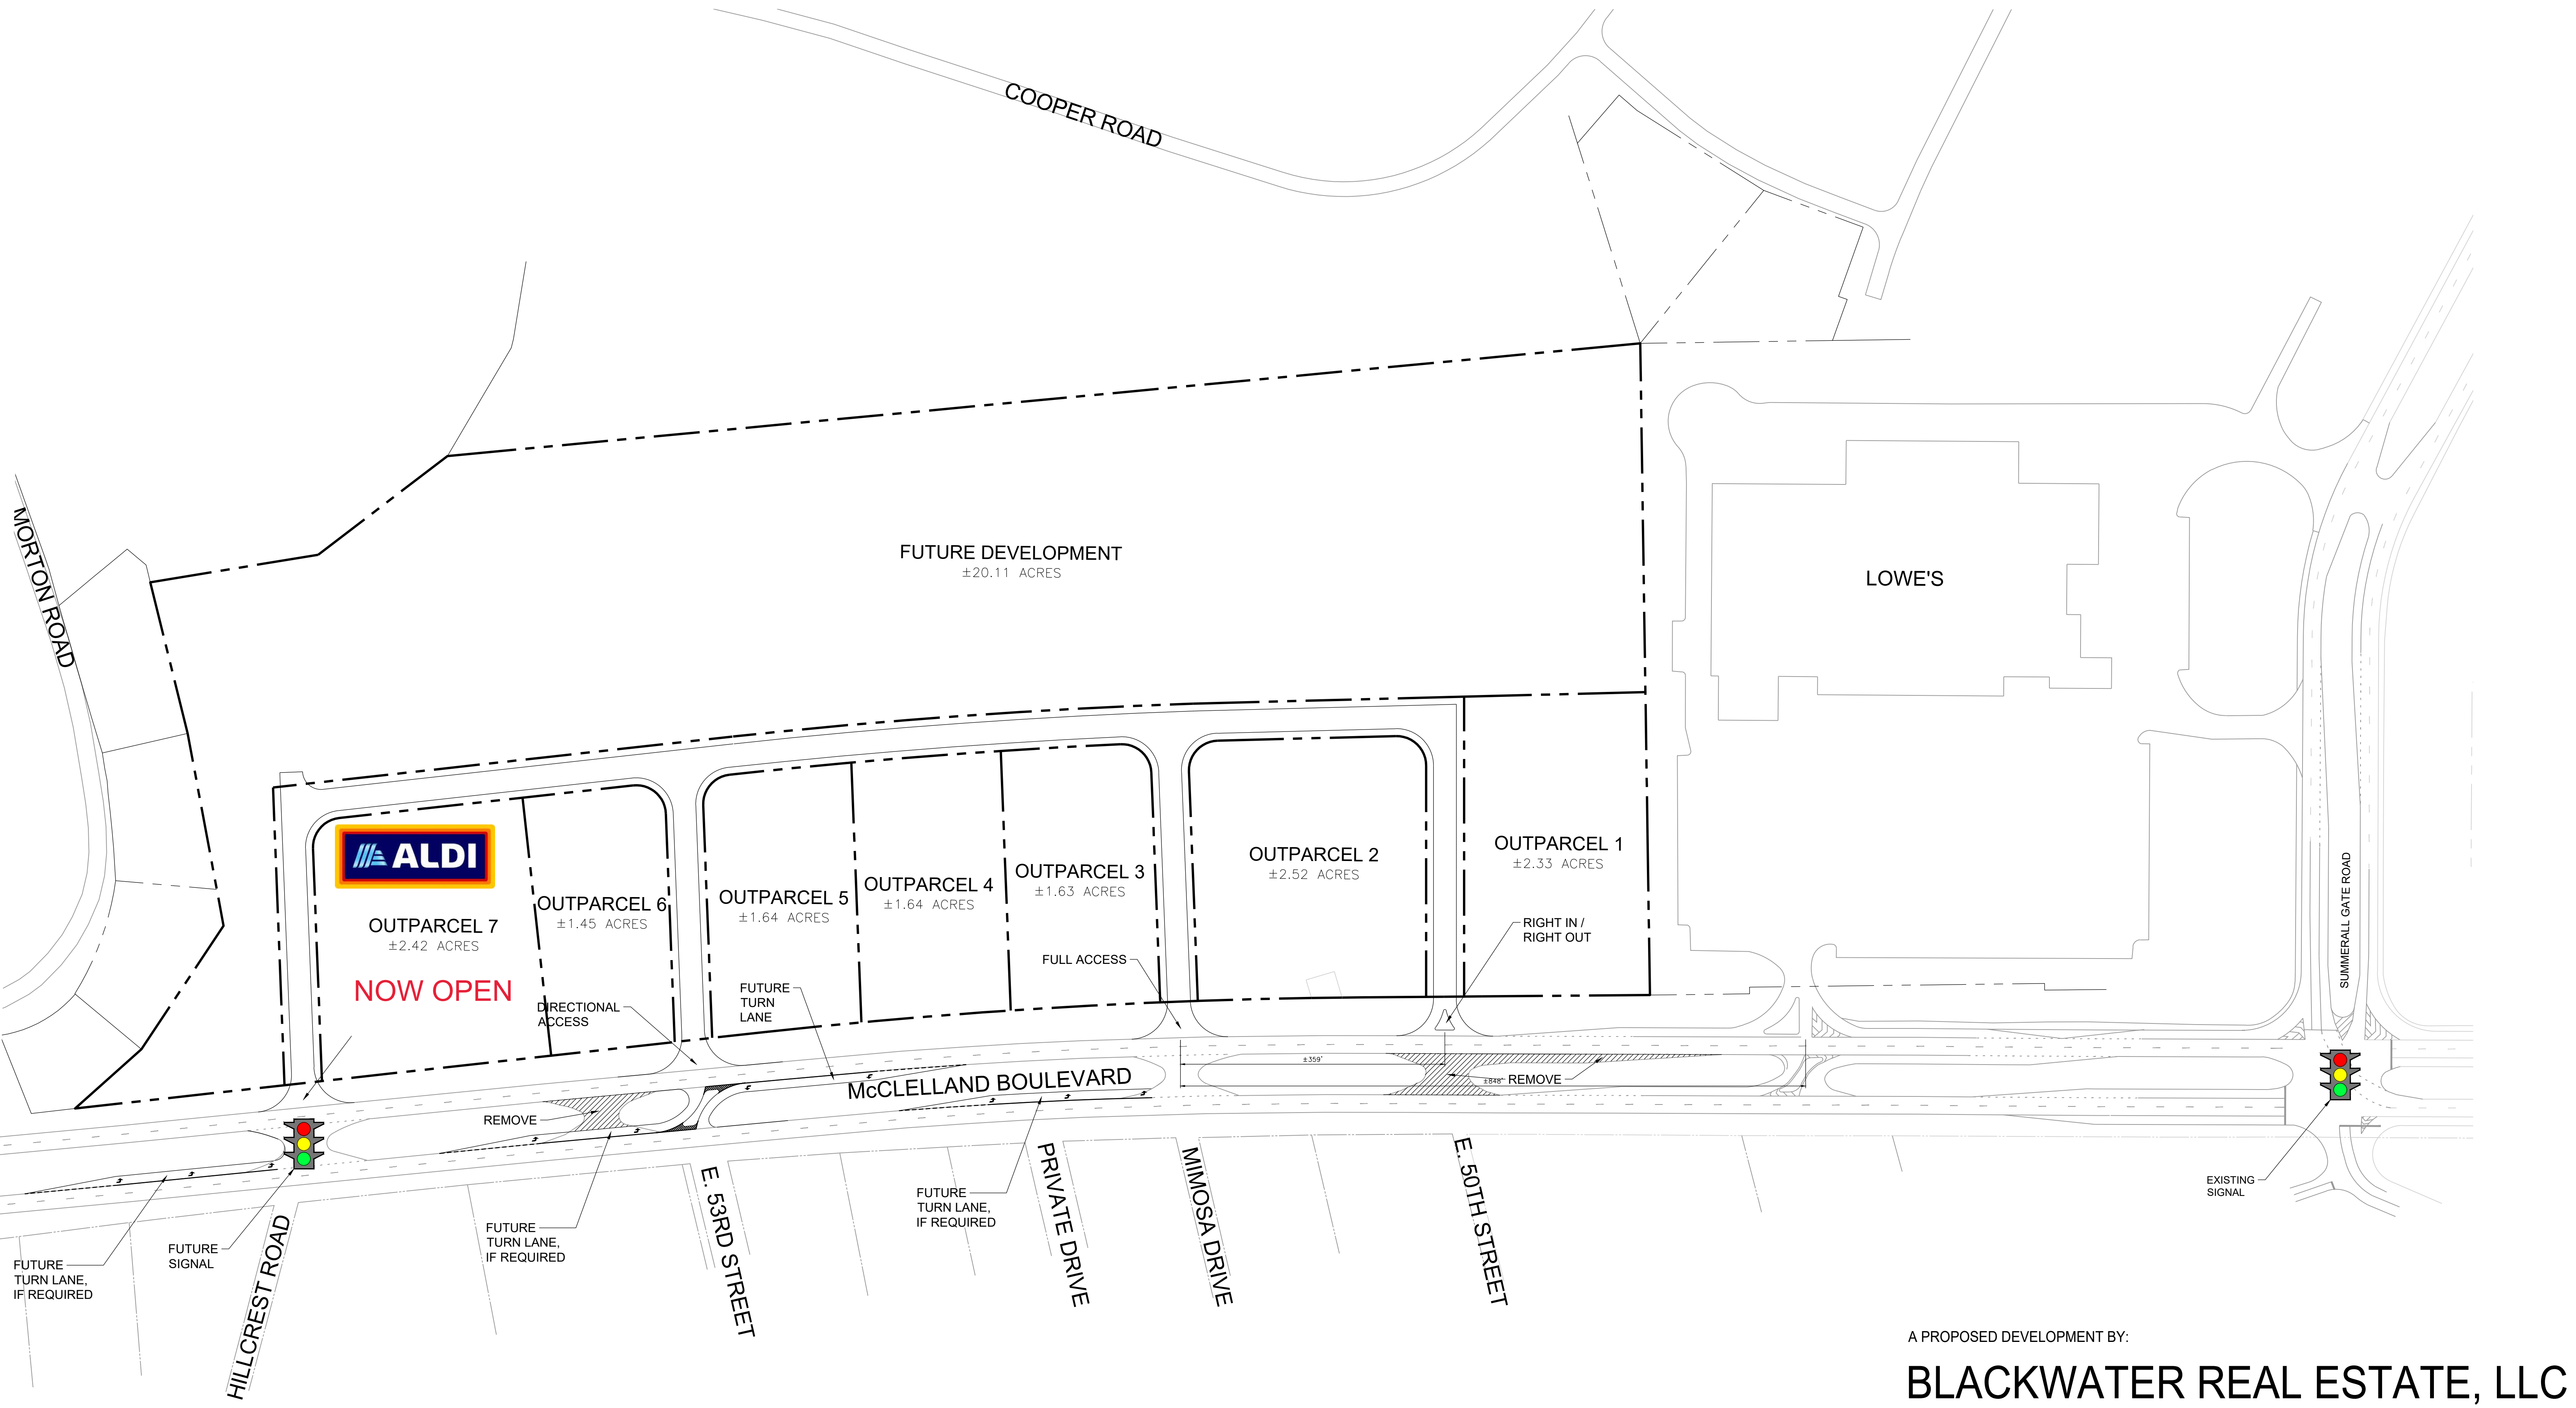

0 50' 100' 200'
SCALE: 1"=100'

A PROPOSED DEVELOPMENT BY:
BLACKWATER REAL ESTATE, LLC
 700 MONTGOMERY HIGHWAY - SUITE 186, BIRMINGHAM, AL 35216
 PHONE: 205.969.1000